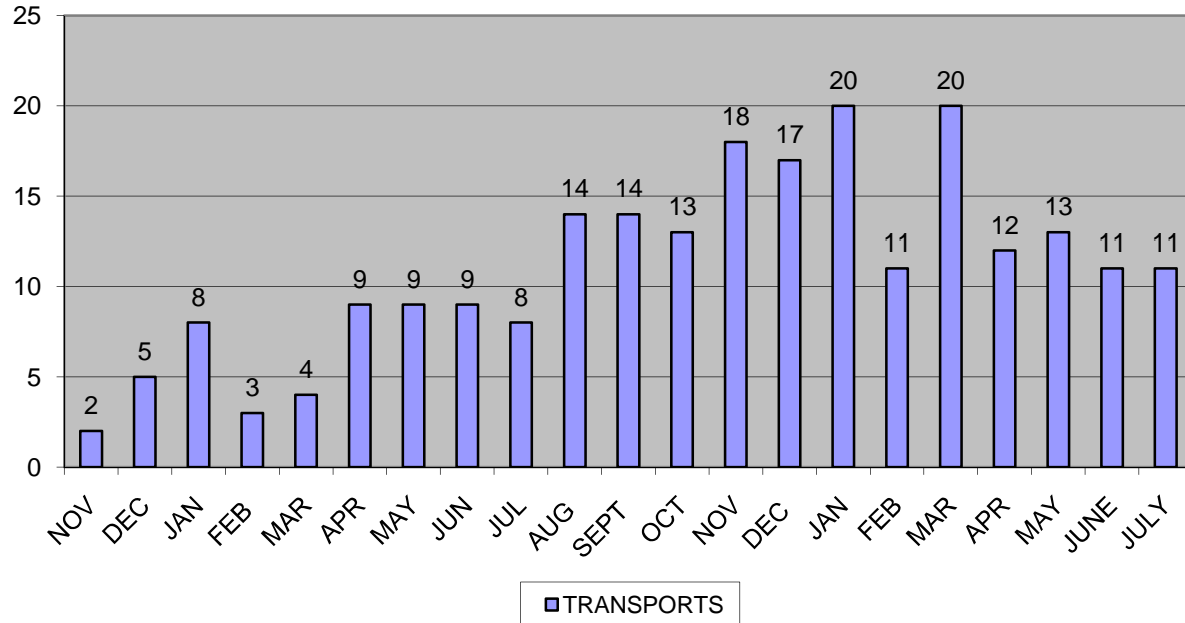

TraumaStar Transports

	NOV	DEC	JAN	FEB	MAR	APR	MAY	JUN	JUL	AUG	SEPT	OCT	NOV	DEC	JAN	FEB	MAR	APR	MAY	JUNE	JULY	TOTAL
TRANSPORTS	2	5	8	3	4	9	9	9	8	14	14	13	18	17	20	11	20	12	13	11	11	231